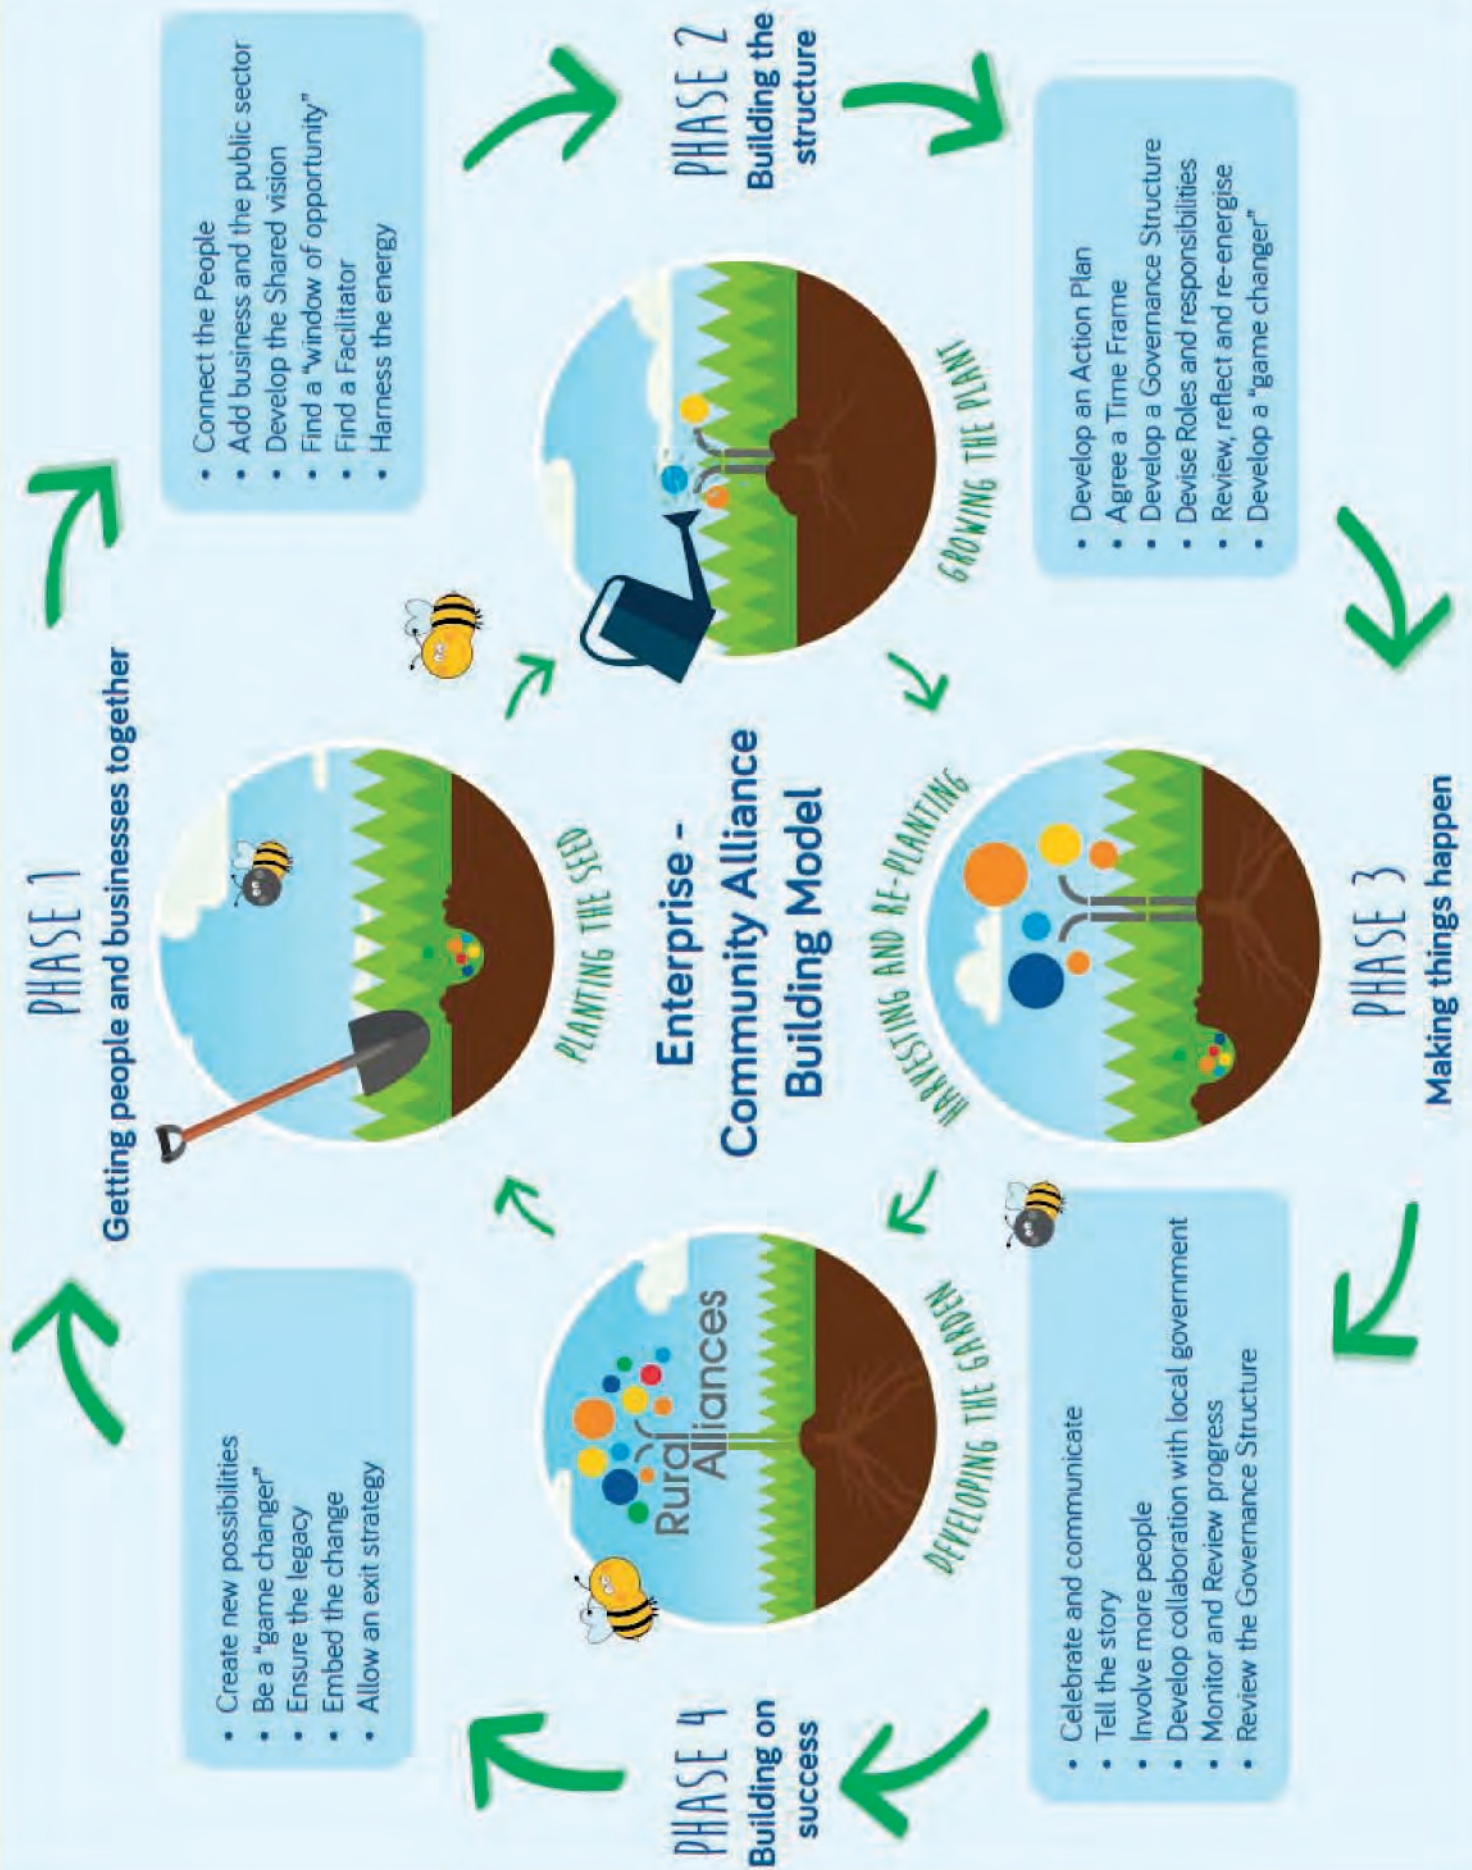

# Introductory Card: The Enterprise-Community Alliance Building Model

Phases of Alliance Building Model as represented on the Tool Cards:

For more information please visit [www.ruralalliances.eu](http://www.ruralalliances.eu)

This project is co-financed by the European Regional Development Fund through the Interreg IVB North West Europe Programme to promote strong and prosperous communities

Phases of Alliance Building Model as represented on the Tool Cards:

- 1 Getting People Together
- 2 Building The Structure
- 3 Making Things Happen
- 4 Building On Success